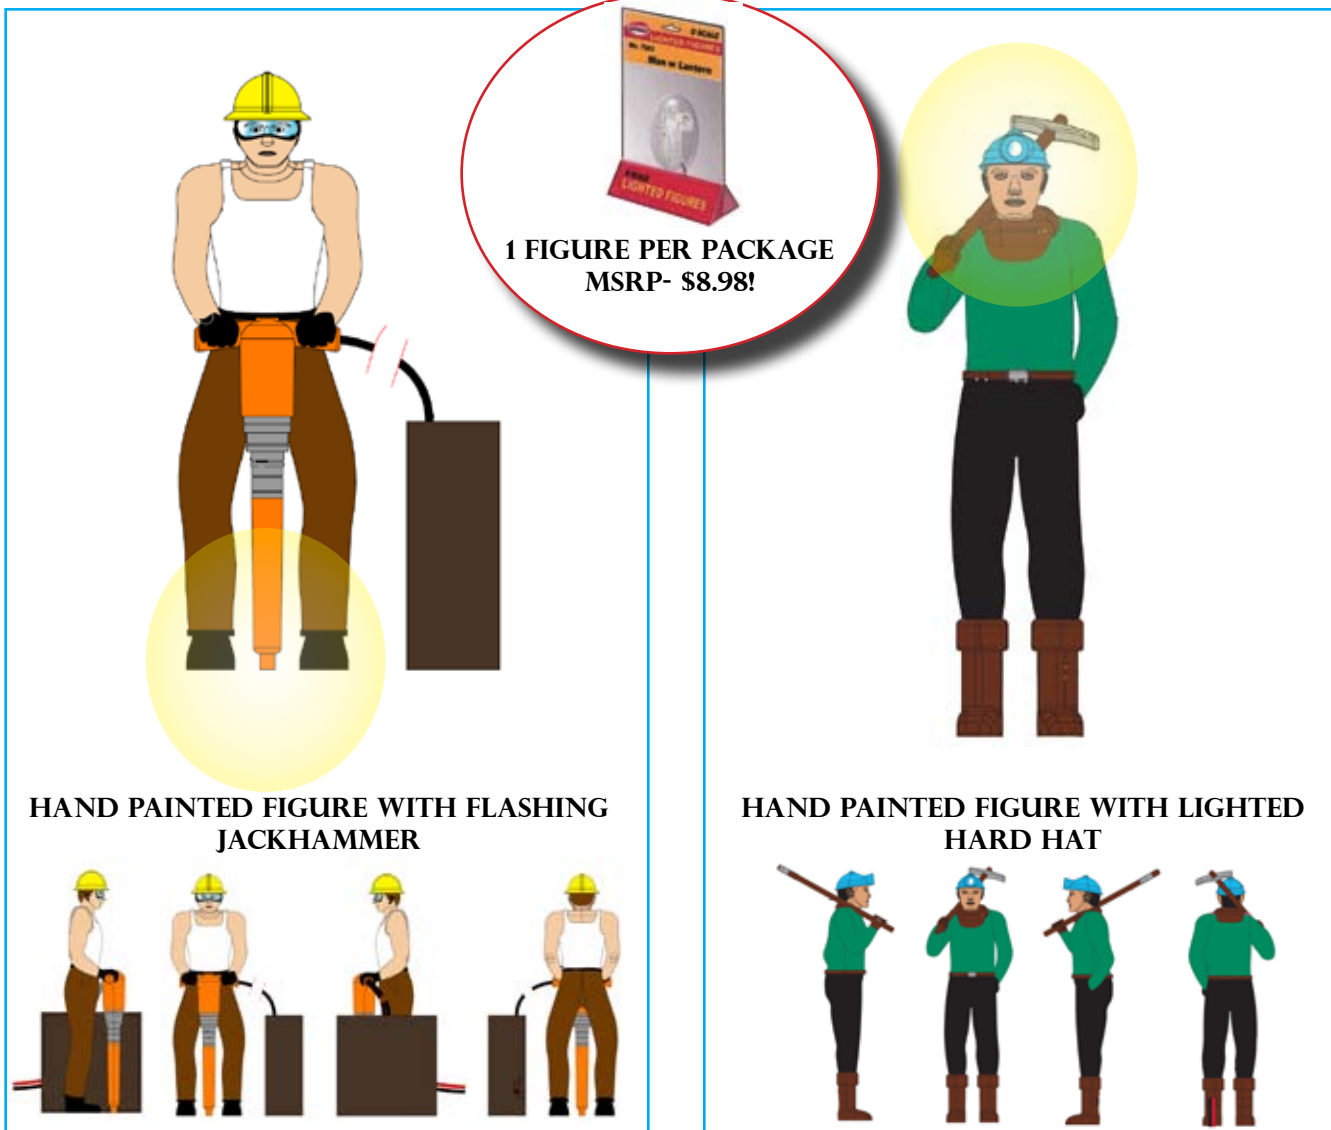

NO. 7003-1

**CONSTRUCTION WORKER
WITH FLASHING JACKHAMMER**

NO. 7004-1

**WORKER WITH LIGHTED HARD
HAT**

SCALE

**LIGHTED FIGURES
WITH
FIBER OPTICS
AND LEDS**

- WORKS ON AC & DC
- MINIMAL VOLTAGE DRAW
- EASY HOOK-UP
- PATENT PENDING
- CLAM SHELL HANGING PACKAGING
- 6 PER CARTON
- AVAILABLE PAINTED OR UNPAINTED

DISTRIBUTED BY:

HAND PAINTED FIGURE WITH FLASHING JACKHAMMER

HAND PAINTED FIGURE WITH LIGHTED HARD HAT

ALSO AVAILABLE UNPAINTED- NO. 7003

ALSO AVAILABLE UNPAINTED- NO. 7004